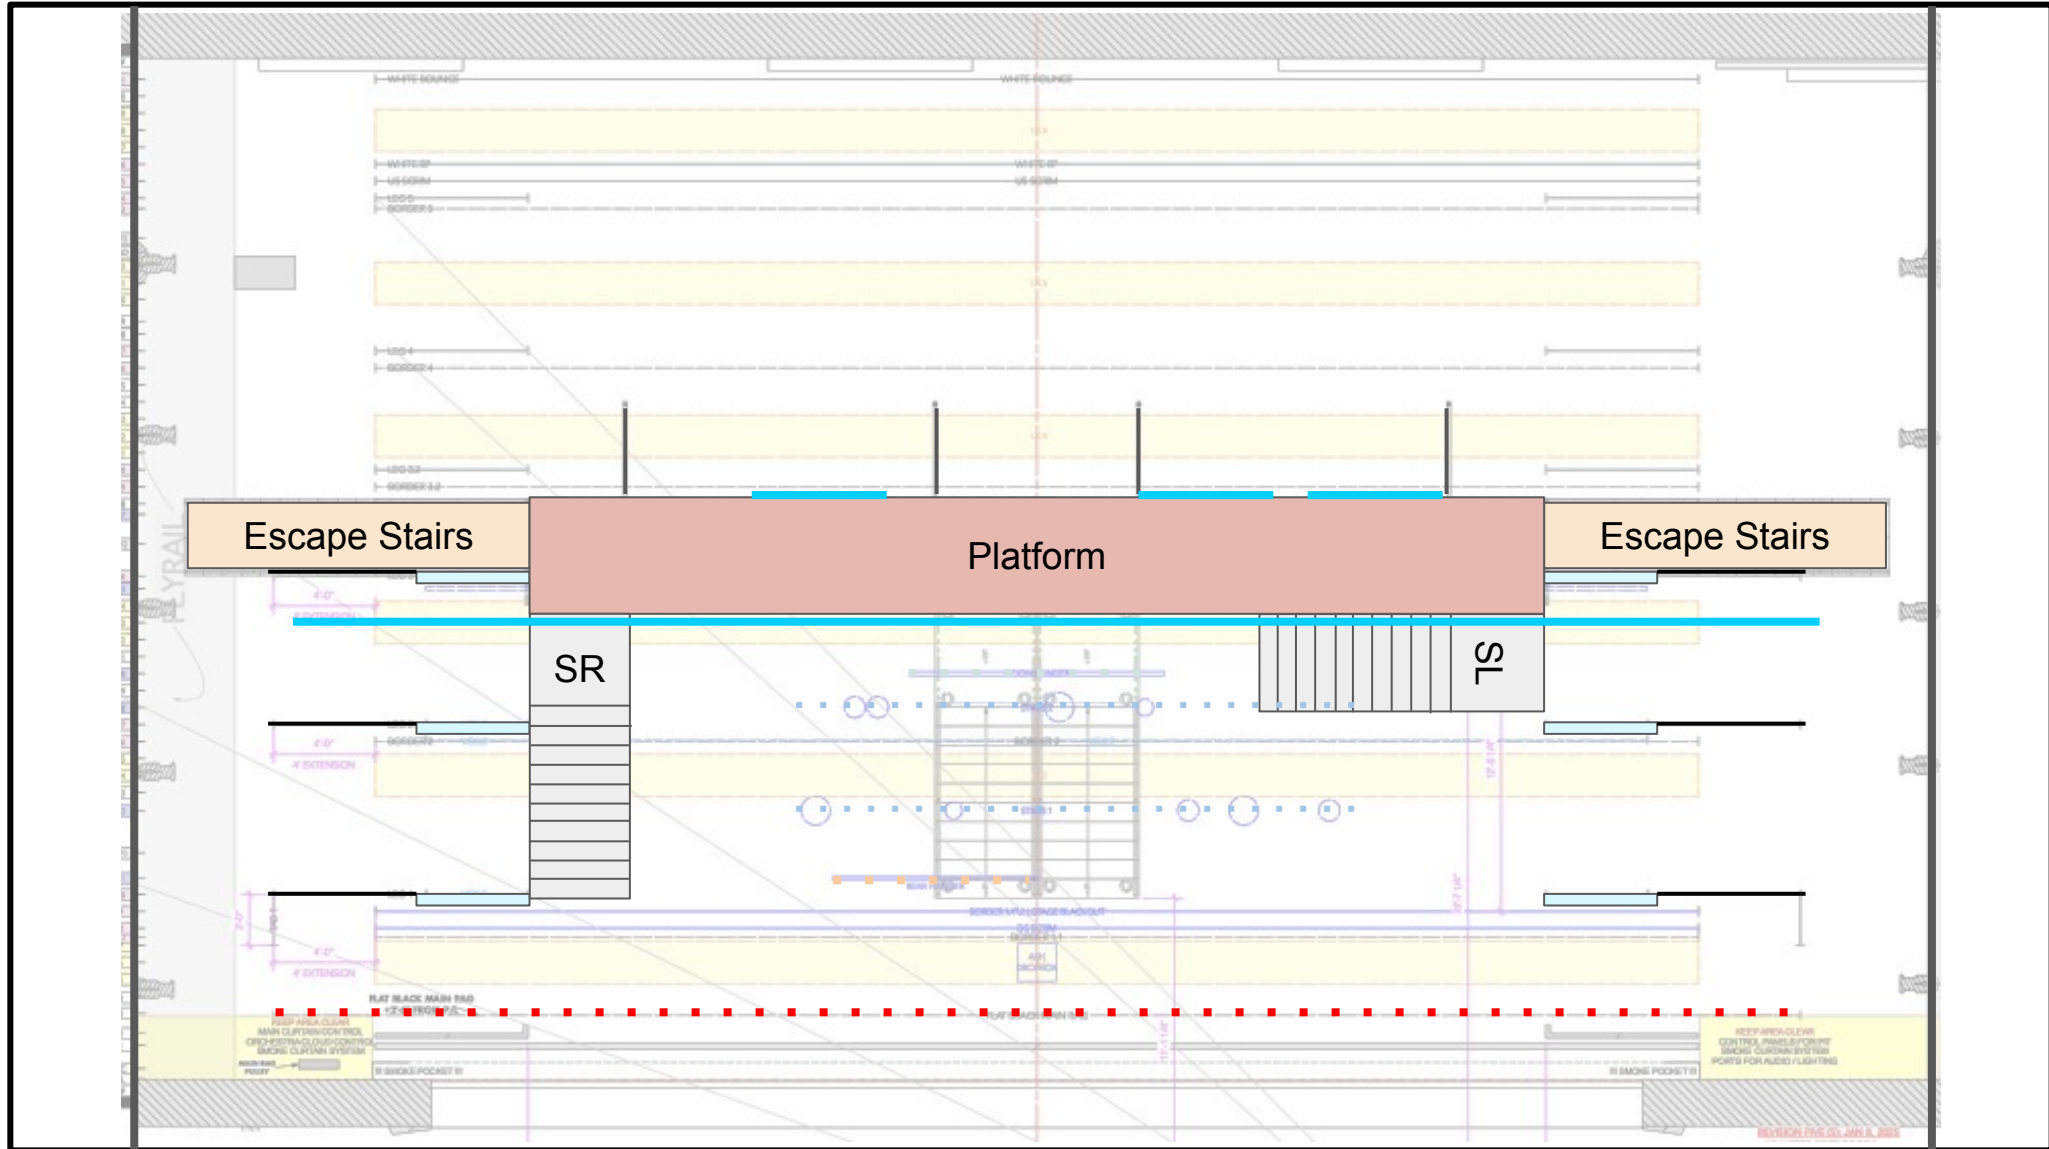

Full Stage Black, Scrim, Panels, - - - = out, — = in, enter from, exit to, movement on stage

Prologue Look

Full Stage Black, Scrim, Panels, - - - = out, — = in, enter from, exit to, movement on stage

# 1.01 Look- Dessicated Forest

Full Stage Black, Scrim, Panels, - - - = out, — = in, enter from, exit to, movement on stage

## 2.03 Look- Plain of Erymanthus River

Full Stage Black, Scrim, Panels, - - - = out, — = in, enter from, exit to, movement on stage

## 2.04 Look- Source of the Ladon River

Full Stage Black, Scrim, Panels, - - - = out, — = in, enter from, exit to, movement on stage