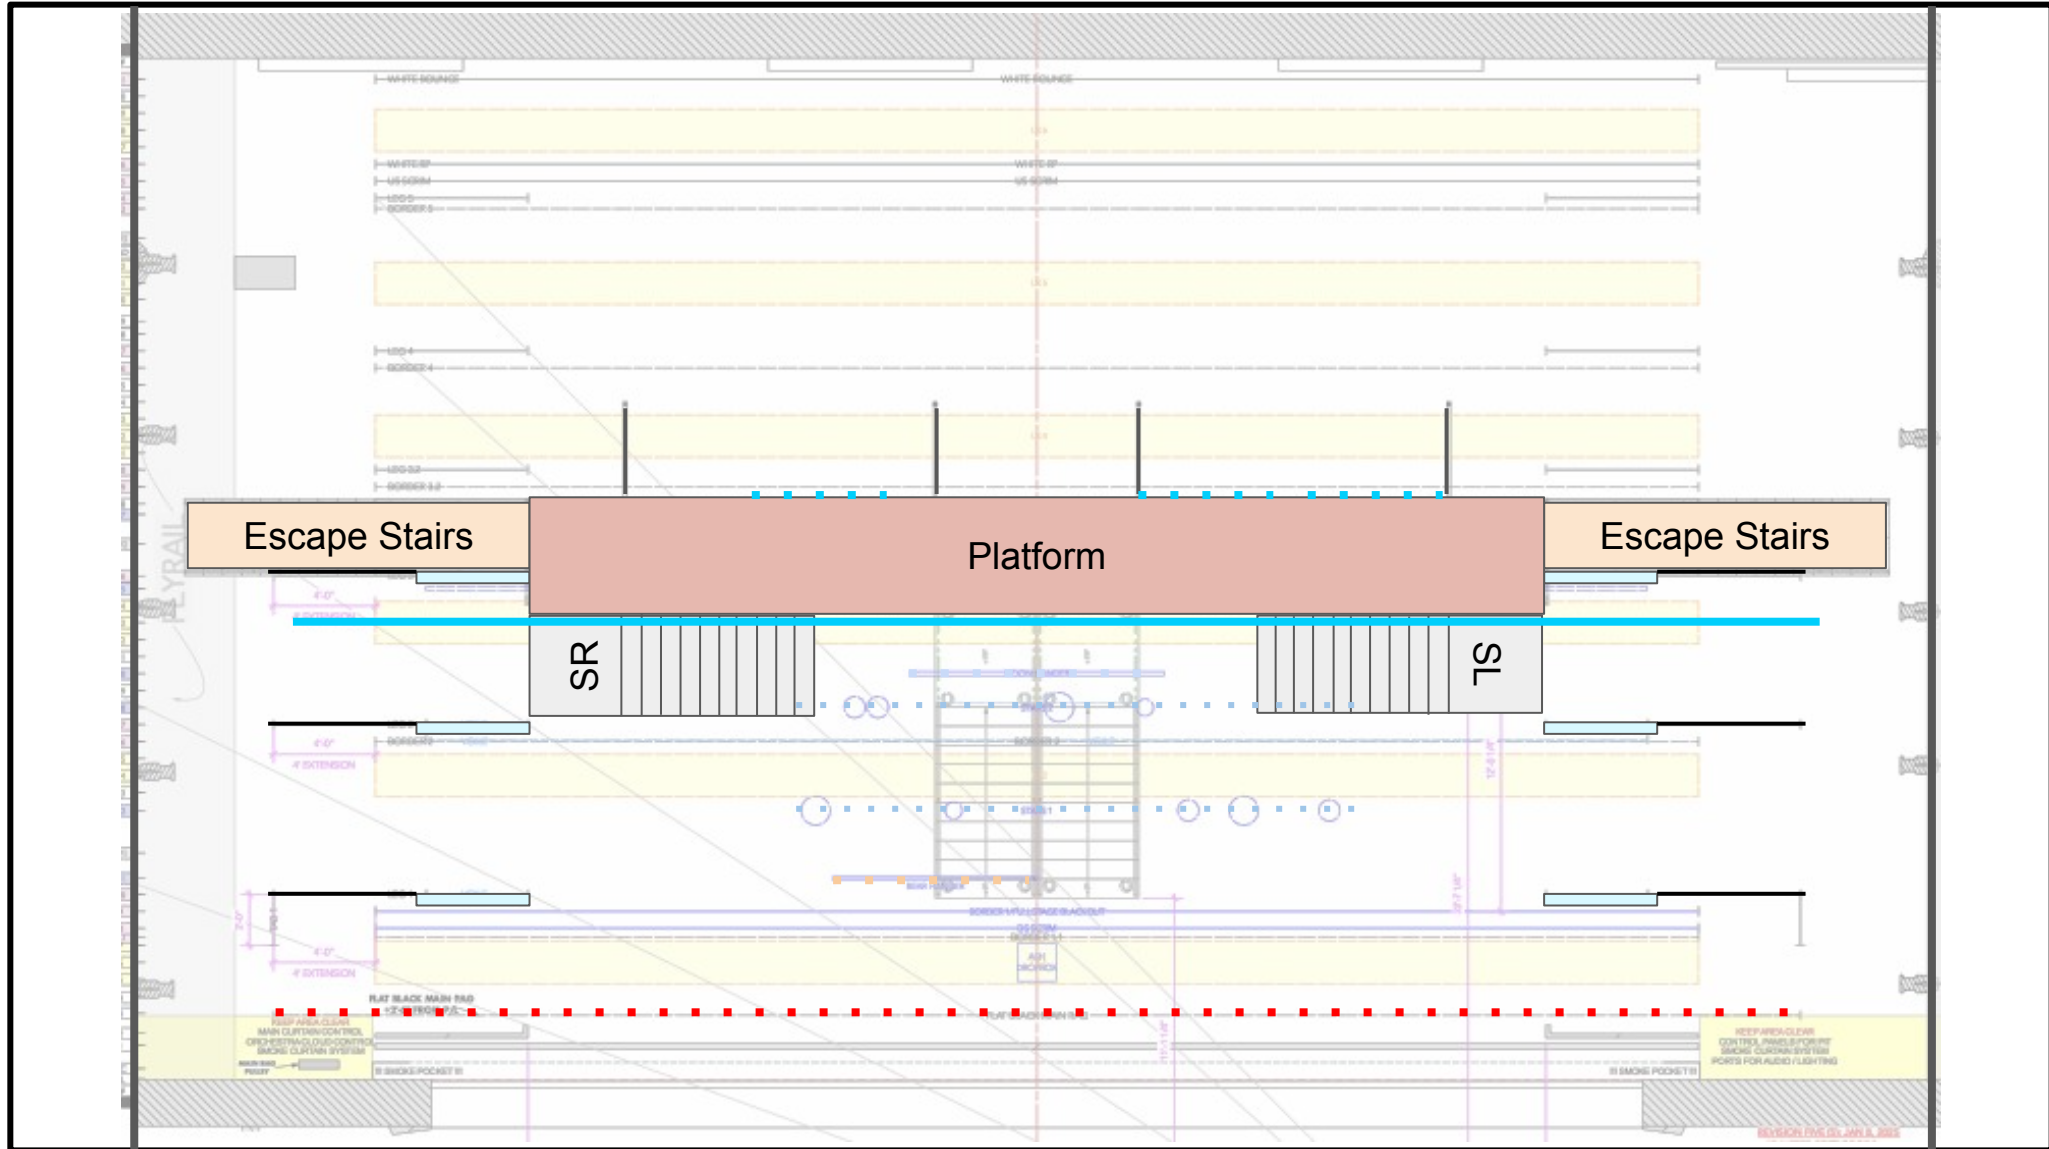

# 1.01 Look- Dessicated Forest

Full Stage Black, Scrim, Panels, - - - = out, — = in, enter from, exit to, movement on stage

# 1.06 Look- Green Forest (PLUS greenery)

Full Stage Black, Scrim, Panels, - - - = out, — = in, enter from, exit to, movement on stage

1.09 Look- Satyr

Full Stage Black, Scrim, Panels, - - - = out, — = in, enter from, exit to, movement on stage

## 2.03 Look- Plain of Erymanthus River

Full Stage Black, Scrim, Panels, - - - = out, — = in, enter from, exit to, movement on stage

## 2.04 Look- Source of the Ladon River

Full Stage Black, Scrim, Panels, - - - = out, — = in, enter from, exit to, movement on stage