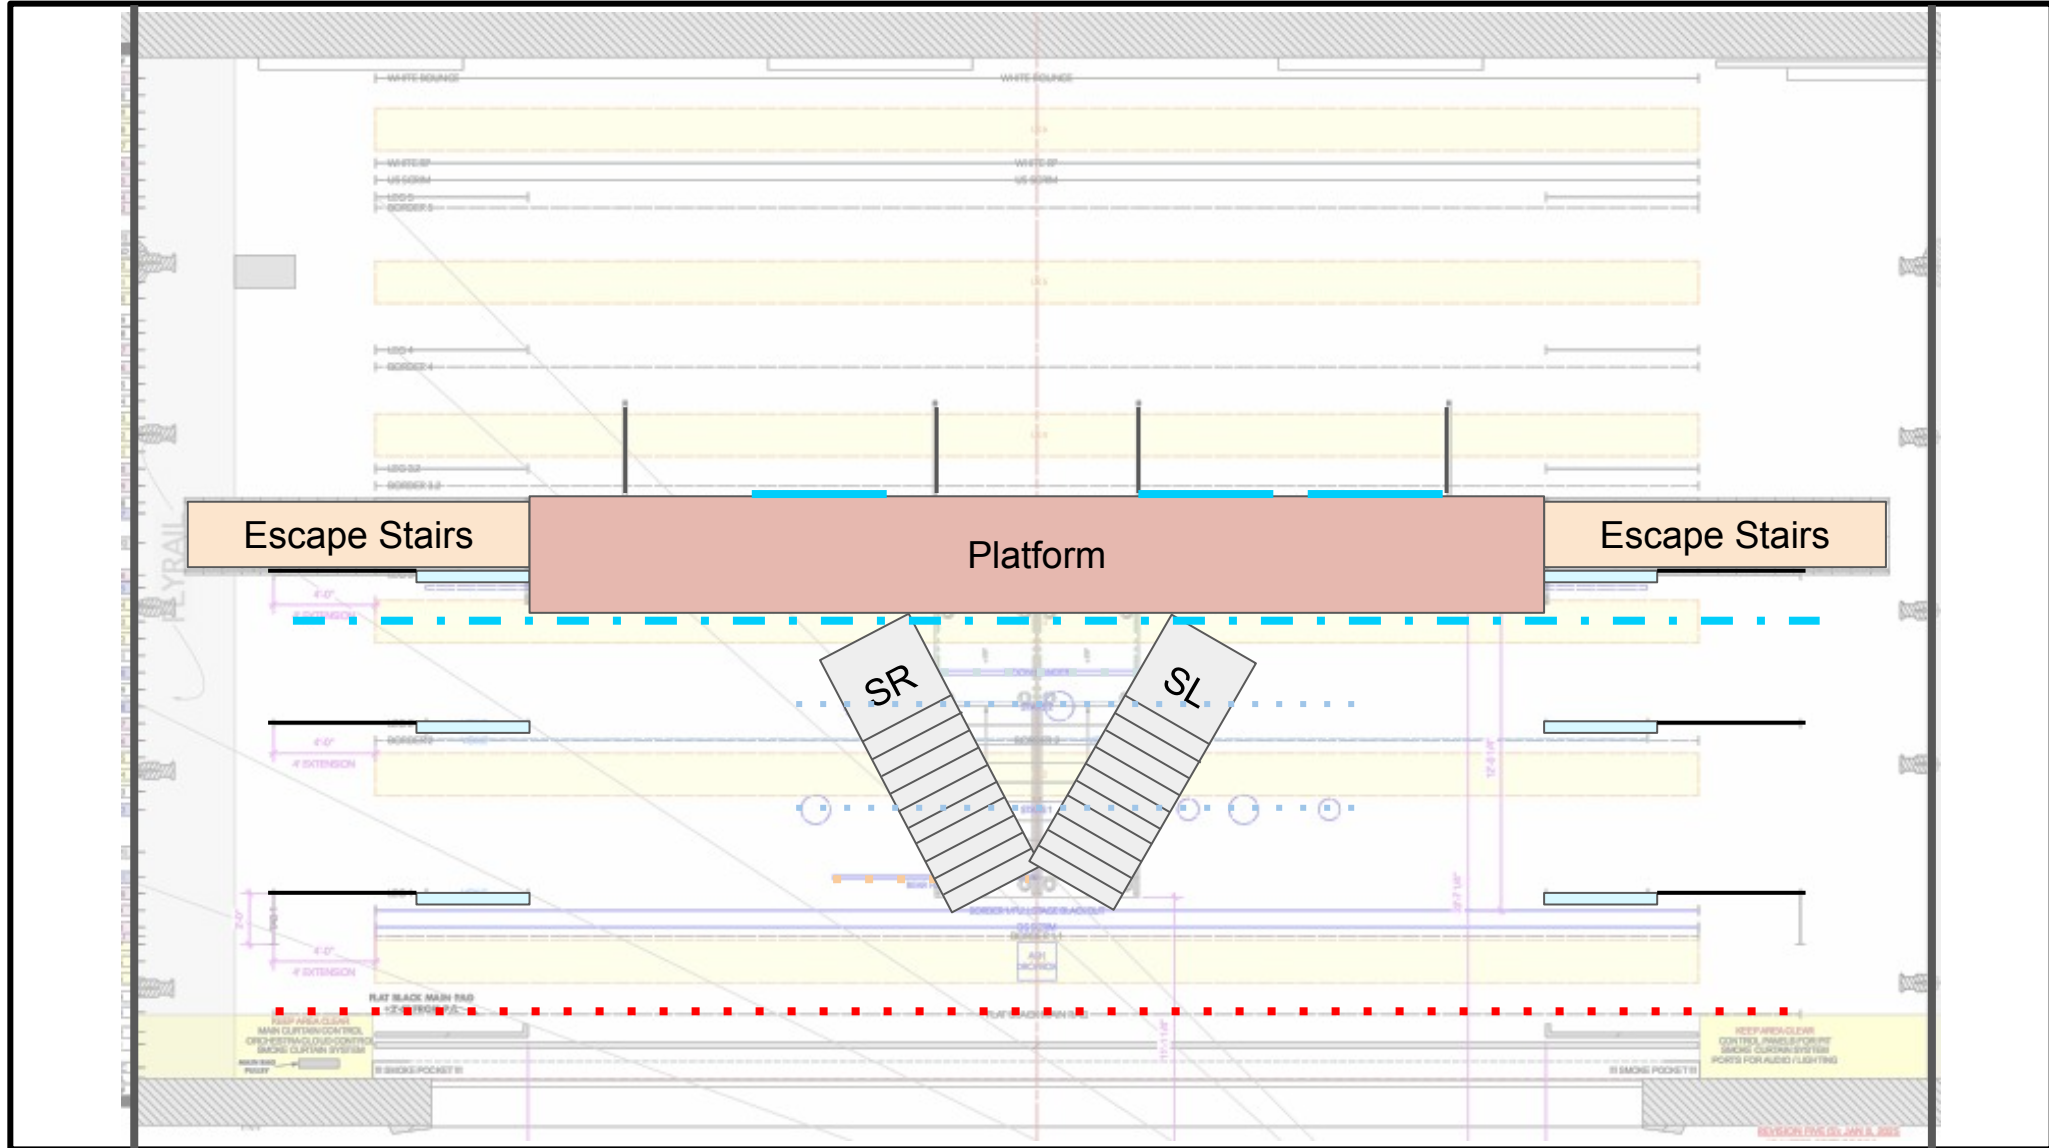

Full Stage Black, Scrim, Panels, - - - = out, — = in, enter from, exit to, movement on stage

1.09 Look- Satyr