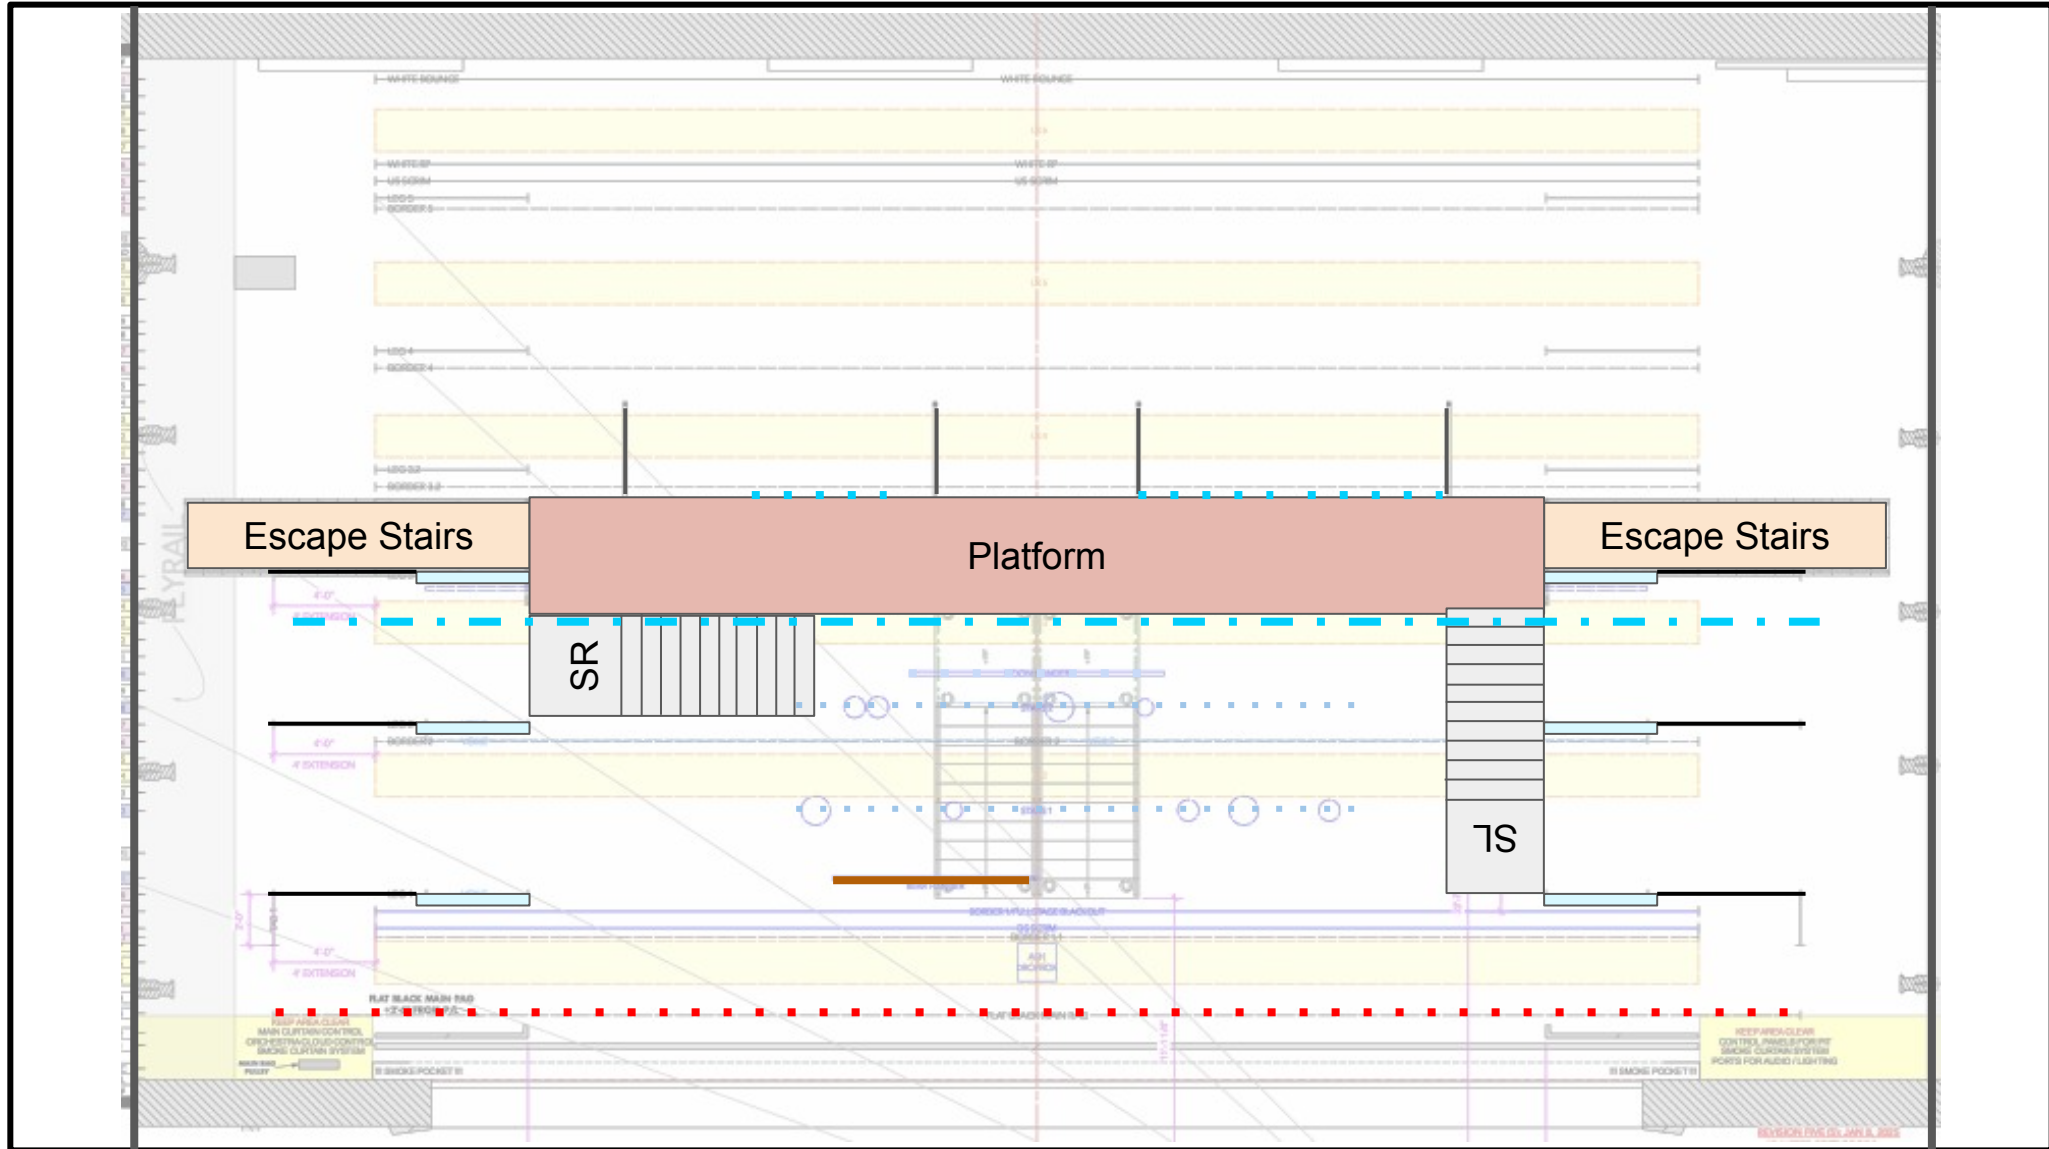

# 1.01 Look- Dessicated Forest

Full Stage Black, Scrim, Panels, - - - = out, — = in, enter from, exit to, movement on stage

# 1.06 Look- Green Forest (PLUS greenery)

Full Stage Black, Scrim, Panels, - - - = out, — = in, enter from, exit to, movement on stage

1.09 Look- Satyr

Full Stage Black, Scrim, Panels, - - - = out, — = in, enter from, exit to, movement on stage

## 2.03 Look- Plain of Erymanthus River

Full Stage Black, Scrim, Panels, - - - = out, — = in, enter from, exit to, movement on stage

## 2.04 Look- Source of the Ladon River

Full Stage Black, Scrim, Panels, - - - = out, — = in, enter from, exit to, movement on stage