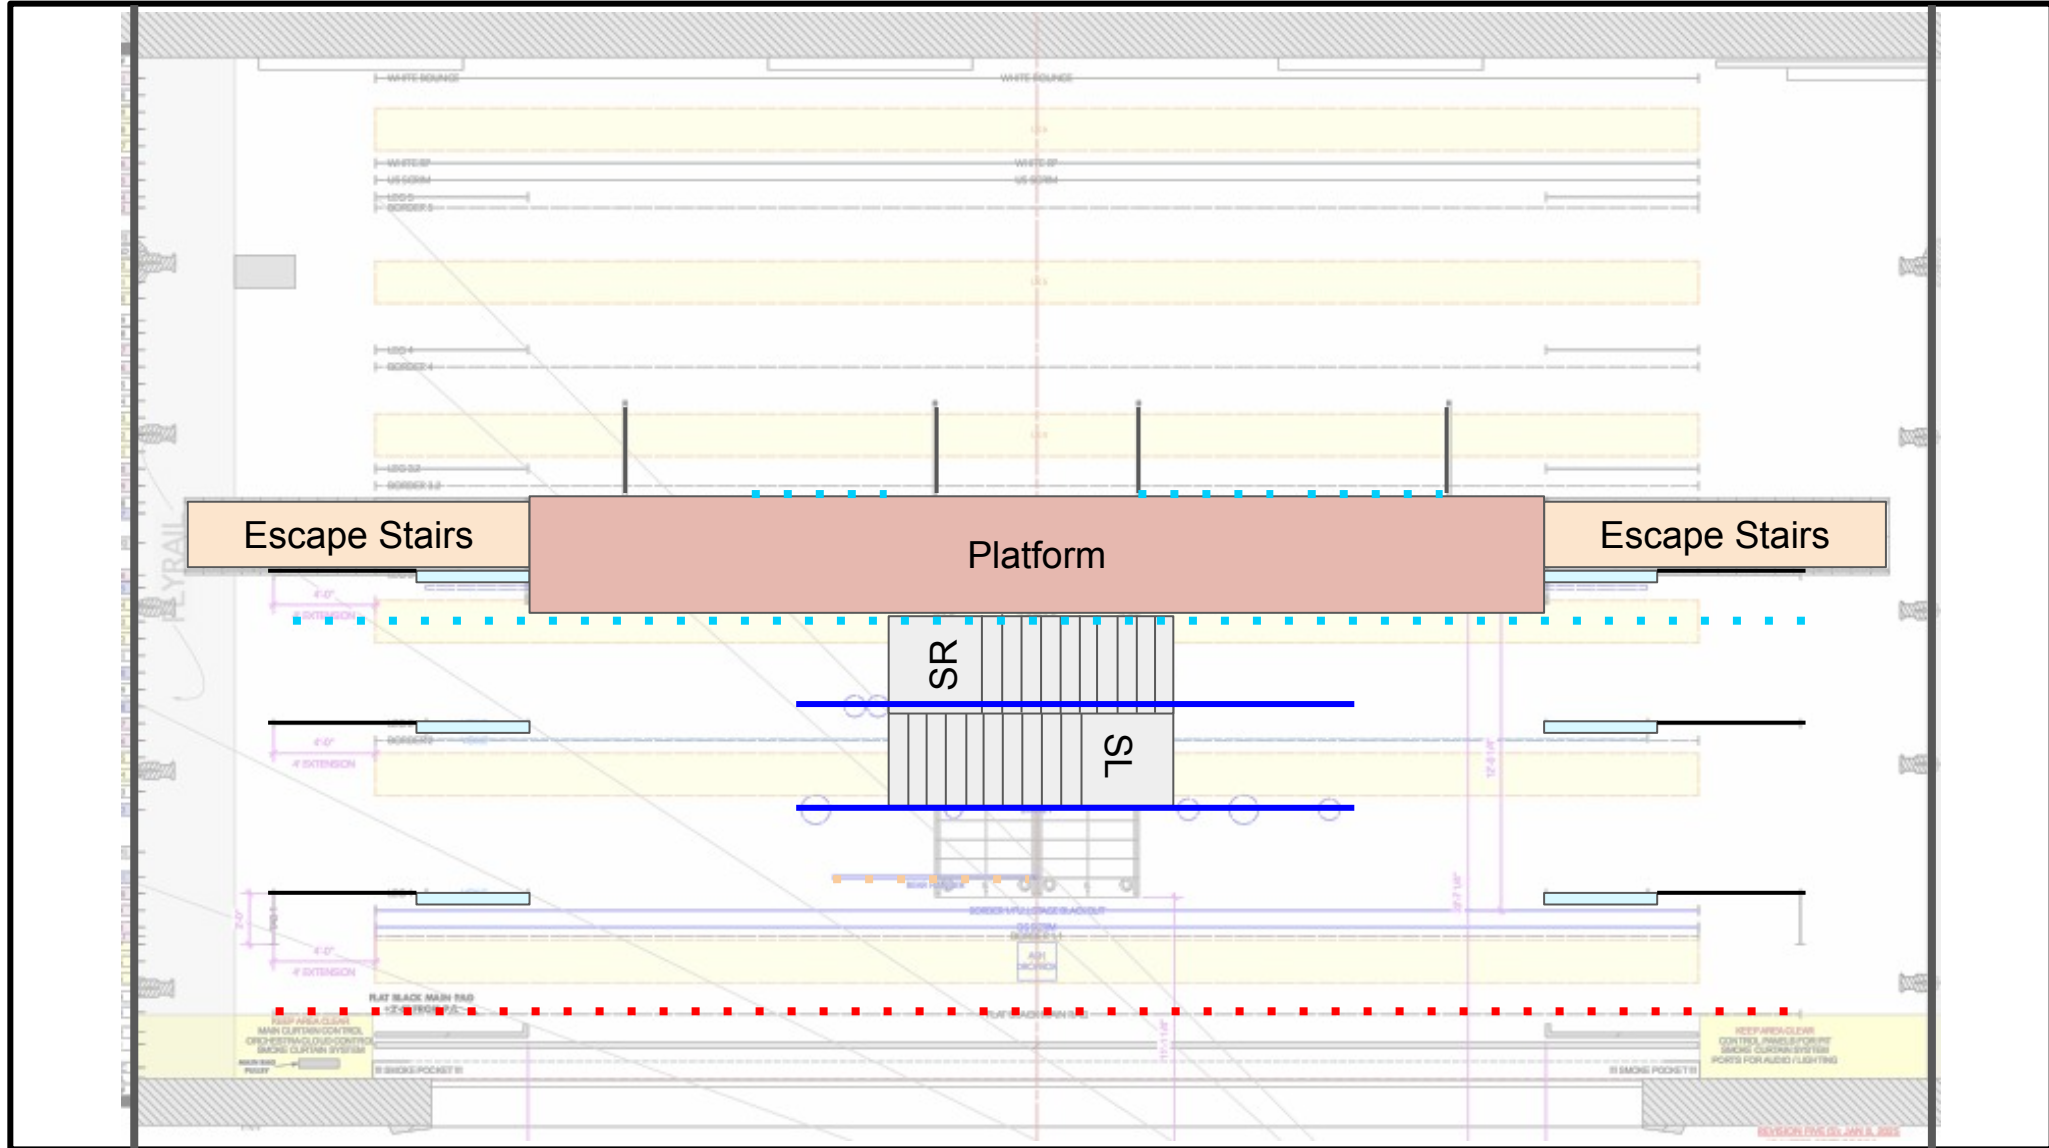

Full Stage Black, Scrim, Panels, - - - = out, — = in, enter from, exit to, movement on stage

Prologue Look

Full Stage Black, Scrim, Panels, - - - = out, — = in, enter from, exit to, movement on stage

# 1.01 Look- Dessicated Forest

Full Stage Black, Scrim, Panels, - - - = out, — = in, enter from, exit to, movement on stage

## 2.03 Look- Plain of Erymanthus River

Full Stage Black, Scrim, Panels, - - - = out, — = in, enter from, exit to, movement on stage

## 2.04 Look- Source of the Ladon River

Full Stage Black, Scrim, Panels, - - - = out, — = in, enter from, exit to, movement on stage