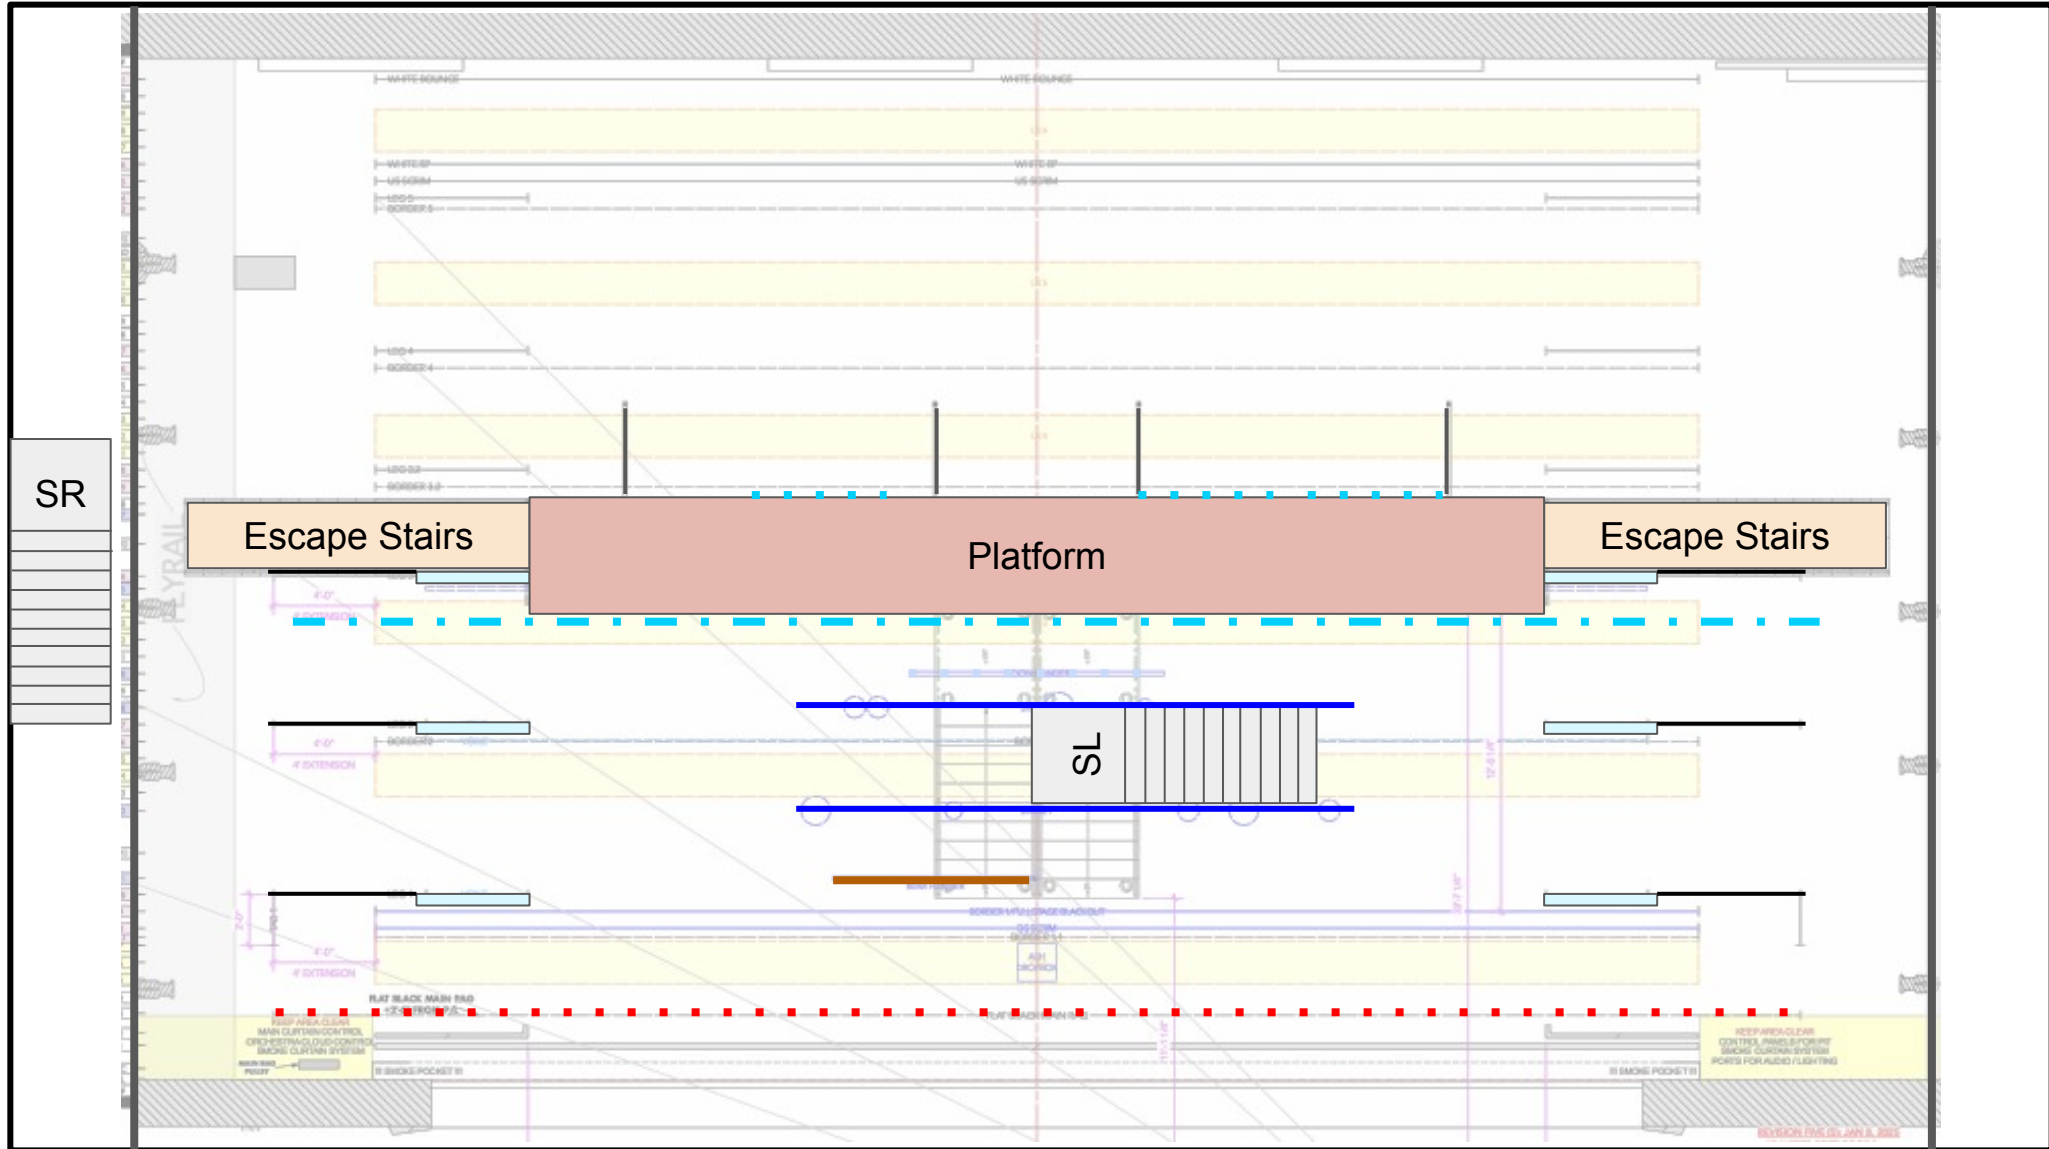

# 1.01 Look- Dessicated Forest

Full Stage Black, Scrim, Panels, - - - = out, — = in, enter from, exit to, movement on stage

# 1.06 Look- Green Forest (PLUS greenery)

Full Stage Black, Scrim, Panels, - - - = out, — = in, enter from, exit to, movement on stage

1.09 Look- Satyr

Full Stage Black, Scrim, Panels, - - - = out, — = in, enter from, exit to, movement on stage

## 2.03 Look- Plain of Erymanthus River

Full Stage Black, Scrim, Panels, - - - = out, — = in, enter from, exit to, movement on stage

## 2.04 Look- Source of the Ladon River

Full Stage Black, Scrim, Panels, - - - = out, — = in, enter from, exit to, movement on stage