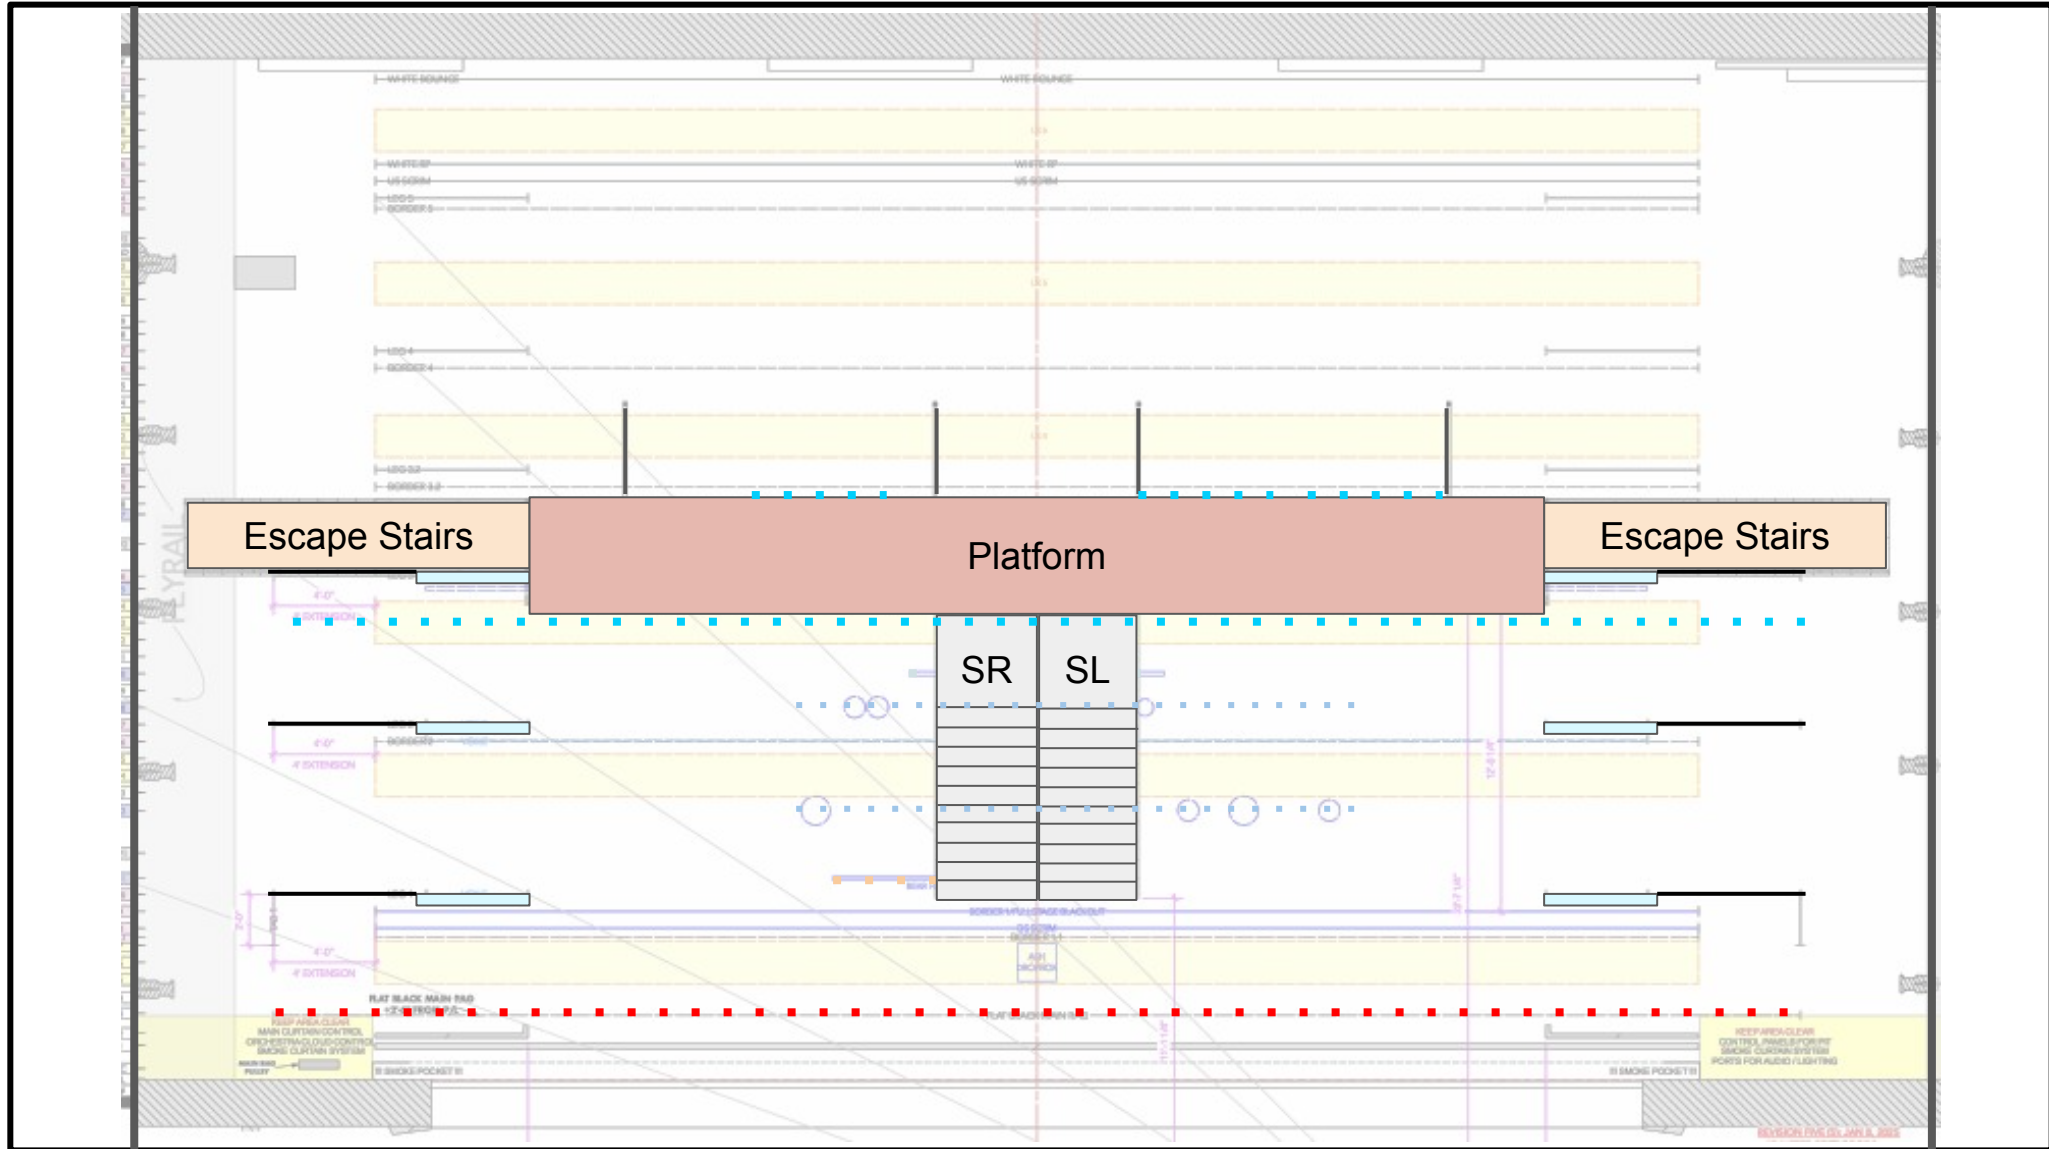

Full Stage Black, Scrim, Panels, - - - = out, — = in, enter from, exit to, movement on stage

Prologue Look

Full Stage Black, Scrim, Panels, - - - = out, — = in, enter from, exit to, movement on stage

# 1.01 Look- Dessicated Forest

Full Stage Black, Scrim, Panels, - - - = out, — = in, enter from, exit to, movement on stage

## 2.03 Look- Plain of Erymanthus River

Full Stage Black, Scrim, Panels, - - - = out, — = in, enter from, exit to, movement on stage

## 2.04 Look- Source of the Ladon River

Full Stage Black, Scrim, Panels, - - - = out, — = in, enter from, exit to, movement on stage